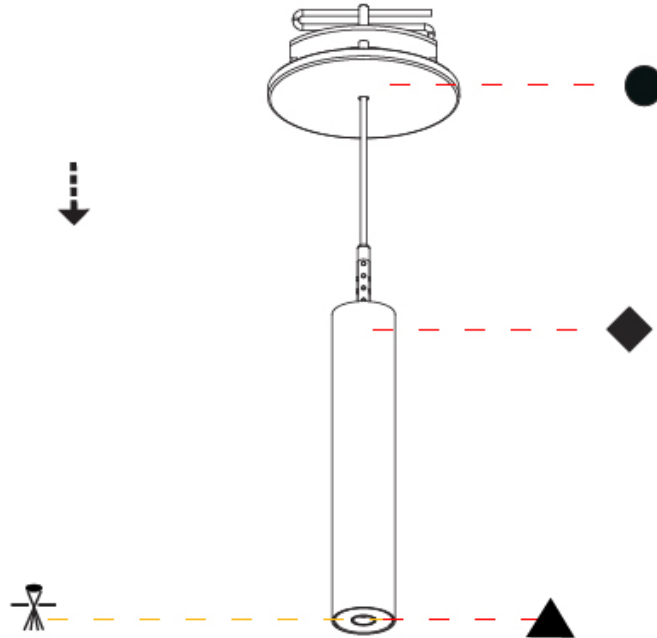

HANGOVER PLUG MONOPOINT RECESSED CANOPY SUSPENSION

A30839-

PROJECT _____

TYPE _____

SPECIFIER _____

QUANTITY _____

DATE _____

A