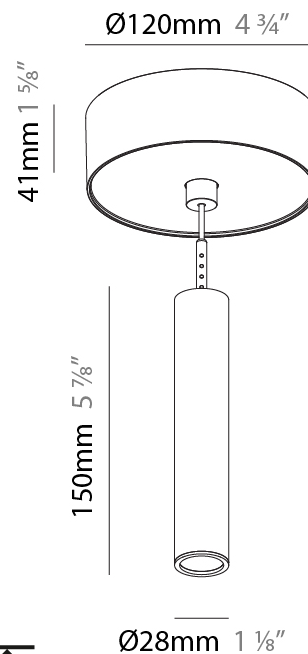

PHYSICAL

Shape: Cylinder
Diameter (mm): 28
Diameter (in): 1 1/8
Height (mm): 150
Height (in): 11 13/16
Max. Overall Height (mm): 2150
Max. Overall Height (in): 84 5/8
Light Distribution: Downlight
Weight (kg): 0.422
Weight (lbs): 0.93
Diffuser: Shine Ring - Opal / Yellow / Orange / Red / Blue / Green
Fixture Finish: SSR / BKV / CWI / CRY / HAB / UFT / ITA / RUA / FTG / MYG / LOD / PUS / FRO / FUP / KIA / POP / BLS / SPG / MEY / GOH / GUM / CHC / COM / ABZ / JAG / OBR / MOS / ROR
Fixture Material: Aluminum
Cable Details: 2000mm or 4000mm Cable - Color 01 to 10

ELECTRICAL

Lamp Type: LED (Zhaga Standard)
Input Wattage (W): 6.6
Total Output Wattage (W): 6
Dimming: Tri-Mode (Non-Dimming and Phase Dimming (120Vac only) and 0-10V Dimming)
Driver Included: Yes
Driver Location: External
Driver Type: Constant Current - Universal
Driver Class: Class 2
Housing: ENCP3 w/quick connect
Input Voltage (V): 120 - 277
Constant Current (MA): 500

LED

Number of LEDs: 1
Color Temperature (°K): 2700 / 3000 / 4000
Max. Delivered Lumen (lm): 330 / 350 / 370
CRI: >90 CRI
Efficiency (%): 86
Lamp Life (hrs): 50000
Upon Request: ***3500K available in minimum quantities (larger quantities upon request)

OPTICAL

Optic°: 24 / 32 / 58

RATINGS AND CERTIFICATIONS

Certified By: Certified for North American Standards
IP rating: IP20