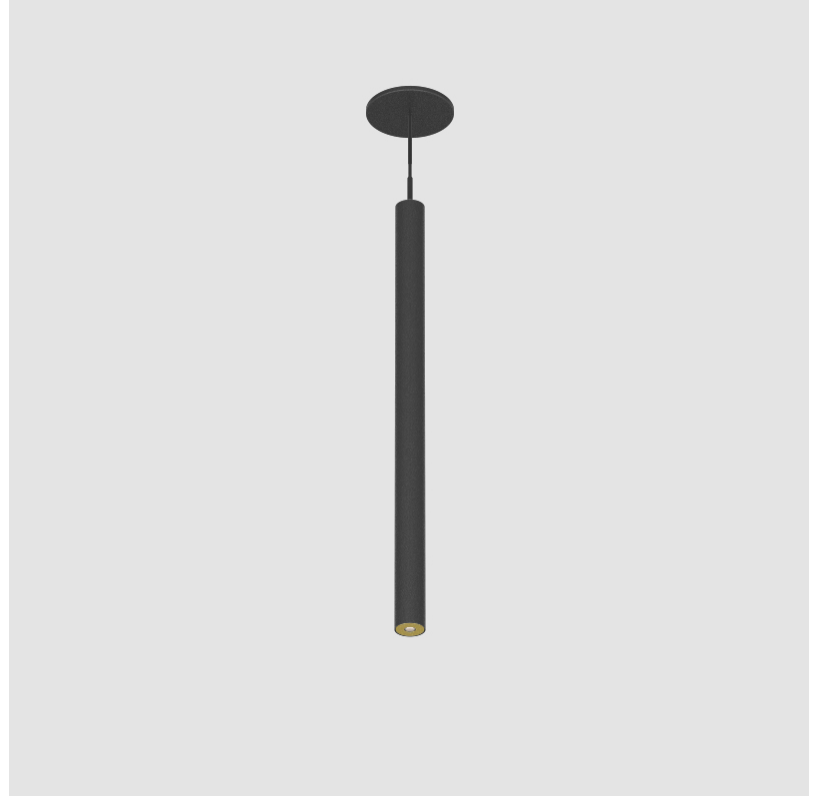

Accent Finish: NOR / OPL / YEL / ORA / RED / BLU / GRN

Fixture Material: Aluminum

Cable Details: 2000mm or 4000mm Cable - Black, Green, Orange, Red, White

Cut-out Measurements: 68mm / 2 11/16"

ELECTRICAL

Lamp Type: LED (Zhaga Standard)
Input Wattage (W): 6.4
Total Output Wattage (W): 6
Dimming: Tri-Mode (Non-Dimming and Phase Dimming (120Vac only) and 0-10V Dimming)
Driver Included: Yes
Driver Location: External
Driver Type: Constant Current - Universal
Driver Class: Class 2
Housing: ENCP3 w/Quick Connect
Input Voltage (V): 120 - 277
Constant Current (MA): 500

LED

Number of LEDs: 1
Color Temperature (°K): 2700 / 3000 / 3500 / 4000
Max. Delivered Lumen (lm): Max 381 / 404 / 426 / 438
Nominal Lumen (lm): 460 / 487 / 514 / 528
CRI: >90 CRI
Lamp Life (hrs): 50000

OPTICAL

Reflector°: 20 / 26 / 56

RATINGS AND CERTIFICATIONS

Certified By: CSA Certified to UL and CSA Standards

IP Rating: IP20 © 2024, T 1800-388-3382, F 416-247-9319, www.zaneen.com

Available for International specifications by adding 'INT' at the end of the existing Model #. For assistance on 'custom' specifications, contact zteam@zaneen.com. In a constant effort to supply the best product, we reserve the right to change specifications or materials without notice. The most recent specification sheets are found at zaneen.com