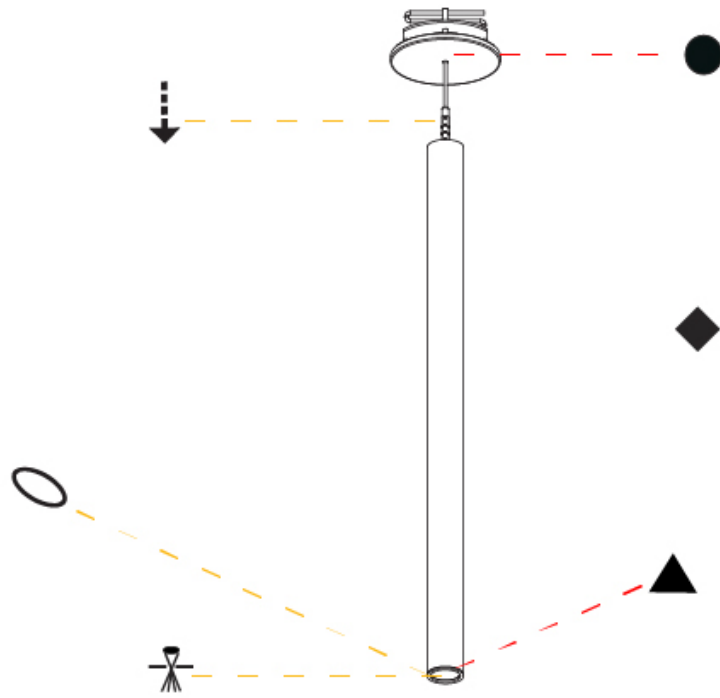

HANGOVER PLUG SHINE MONOPOINT RECESSED CANOPY SUSPENSION

A30844-

PROJECT

TYPE

SPECIFIER

QUANTITY

DATE

A