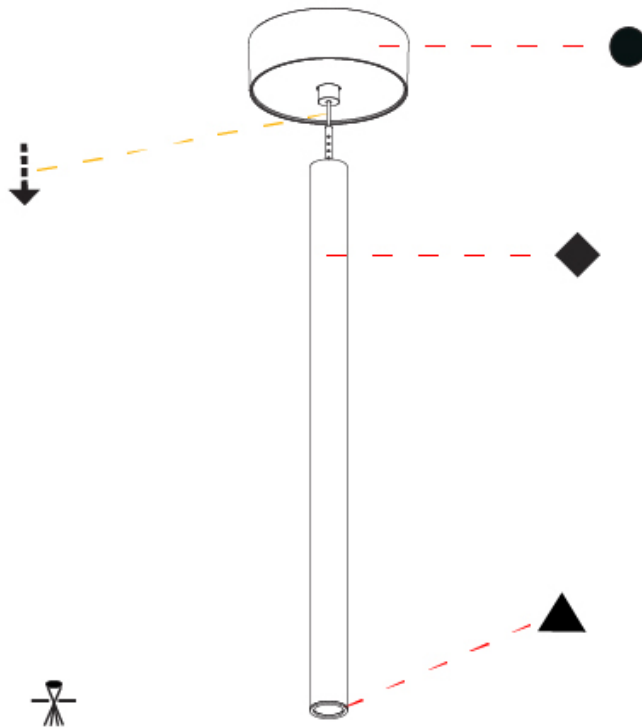

OPTICAL

Optic°: 24 / 32 / 58

RATINGS AND CERTIFICATIONS

Certified By: Certified for North American Standards
 IP rating: IP20

HANGOVER PLUG SHINE MONOPOINT SURFACE CANOPY SUSPENSION

A30849-

PROJECT
TYPE
SPECIFIER
QUANTITY
DATE