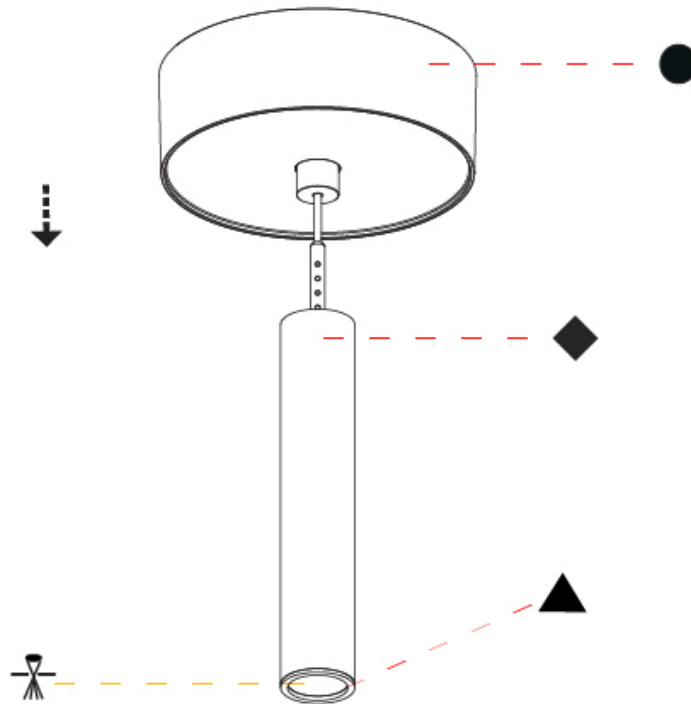

Shape: Cylinder
 Diameter (mm): 28
 Diameter (in): 1 1/8
 Height (mm): 150
 Height (in): 11 13/16
 Max. Overall Height (mm): 2150
 Max. Overall Height (in): 84 5/8
 Light Distribution: Downlight
 Weight (kg): 0.422
 Weight (lbs): 0.93
 Diffuser: Shine Ring - Opal / Yellow / Orange / Red / Blue / Green
 Fixture Finish: SSR / BKV / CWI / CRY / HAB / UFT / ITA / RUA / FTG / MYG / LOD / PUS / FRO / FUP / KIA / POP / BLS / SPG / MEY / GOH / GUM / CHC / COM / ABZ / JAG / OBR / MOS / ROR
 Fixture Material: Aluminum
 Cable Details: 2000mm or 4000mm Cable - Color 01 to 10

OPTICAL

Optic°: 24 / 32 / 58

RATINGS AND CERTIFICATIONS

Certified By: Certified for North American Standards
 IP rating: IP20

HANGOVER PLUG SHINE MONOPOINT SURFACE CANOPY SUSPENSION

A30847-

PROJECT
TYPE
SPECIFIER
QUANTITY
DATE

Shape: Cylinder
 Diameter (mm): 28
 Diameter (in): 1 1/8
 Height (mm): 300
 Height (in): 11 13/16
 Max. Overall Height (mm): 2300
 Max. Overall Height (in): 90 7/16
 Light Distribution: Downlight
 Weight (kg): 0.63
 Weight (lbs): 1.39
 Diffuser: Shine Ring - Opal / Yellow / Orange / Red / Blue / Green
 Fixture Finish: SSR / BKV / CWI / CRY / HAB / UFT / ITA / RUA / FTG / MYG / LOD / PUS / FRO / FUP / KIA / POP / BLS / SPG / MEY / GOH / GUM / CHC / COM / ABZ / JAG / OBR / MOS / ROR
 Fixture Material: Aluminum
 Cable Details: 2000mm or 4000mm Black Cable