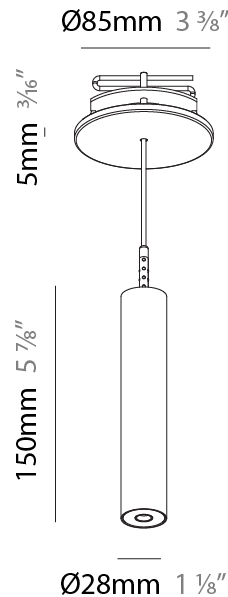

ELECTRICAL

Lamp Type: LED (Zhaga Standard)
Input Wattage (W): 6.6
Total Output Wattage (W): 6
Dimming: Tri-Mode (Non-Dimming and Phase Dimming (120Vac only) and 0-10V Dimming)
Driver Included: Yes
Driver Location: External
Driver Type: Constant Current - Universal
Driver Class: Class 2
Housing: ENCP3 w/Quick Connect
Input Voltage (V): 120 - 277
Constant Current (MA): 500

LED

Number of LEDs: 1
Color Temperature (°K): 2700 / 3000 / 4000
Max. Delivered Lumen (lm): 330 / 360 / 380
CRI: >90 CRI
Lamp Life (hrs): 50000
Upon Request: ***3500K available in minimum quantities (larger quantities upon request)

OPTICAL

Optic°: 24 / 32 / 34 / 55 / 58

RATINGS AND CERTIFICATIONS

Certified By: Certified for North American Standards
IP rating: IP20

Zaneen Group Inc. © 2024, T 1800-388-3382, F 416-247-9319, www.zaneen.com

Available for International specifications by adding 'INT' at the end of the existing Model #. For assistance on 'custom' specifications, contact zteam@zaneen.com. In a constant effort to supply the best product, we reserve the right to change specifications or materials without notice. The most recent specification sheets are found at zaneen.com