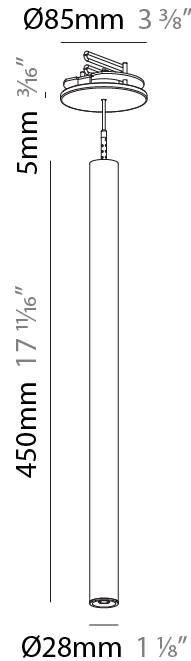

Accent Finish: NOR / OPL / YEL / ORA / RED / BLU / GRN

Fixture Material: Aluminum

Cable Details: 2000mm or 4000mm Cable - Black, Green, Orange, Red, White

Cut-out Measurements: 68mm / 2 11/16"

ELECTRICAL

Lamp Type: LED (Zhaga Standard)
Input Wattage (W): 6.4
Total Output Wattage (W): 6
Dimming: Tri-Mode (Non-Dimming and Phase Dimming (120Vac only) and 0-10V Dimming)
Driver Included: Yes
Driver Location: External
Driver Type: Constant Current - Universal
Driver Class: Class 2
Housing: ENCP3 w/Quick Connect
Input Voltage (V): 120 - 277
Constant Current (MA): 500

LED

Number of LEDs: 1
Color Temperature (°K): 2700 / 3000 / 3500 / 4000
Max. Delivered Lumen (lm): Max 381 / 404 / 426 / 438
Nominal Lumen (lm): 460 / 487 / 514 / 528
CRI: >90 CRI
Lamp Life (hrs): 50000

OPTICAL

Reflector°: 20 / 26 / 56

RATINGS AND CERTIFICATIONS

Certified By: CSA Certified to UL and CSA Standards

IP Rating: IP20 © 2024, T 1800-388-3382, F 416-247-9319, www.zaneen.com

Available for International specifications by adding 'INT' at the end of the existing Model #. For assistance on 'custom' specifications, contact zteam@zaneen.com. In a constant effort to supply the best product, we reserve the right to change specifications or materials without notice. The most recent specification sheets are found at zaneen.com